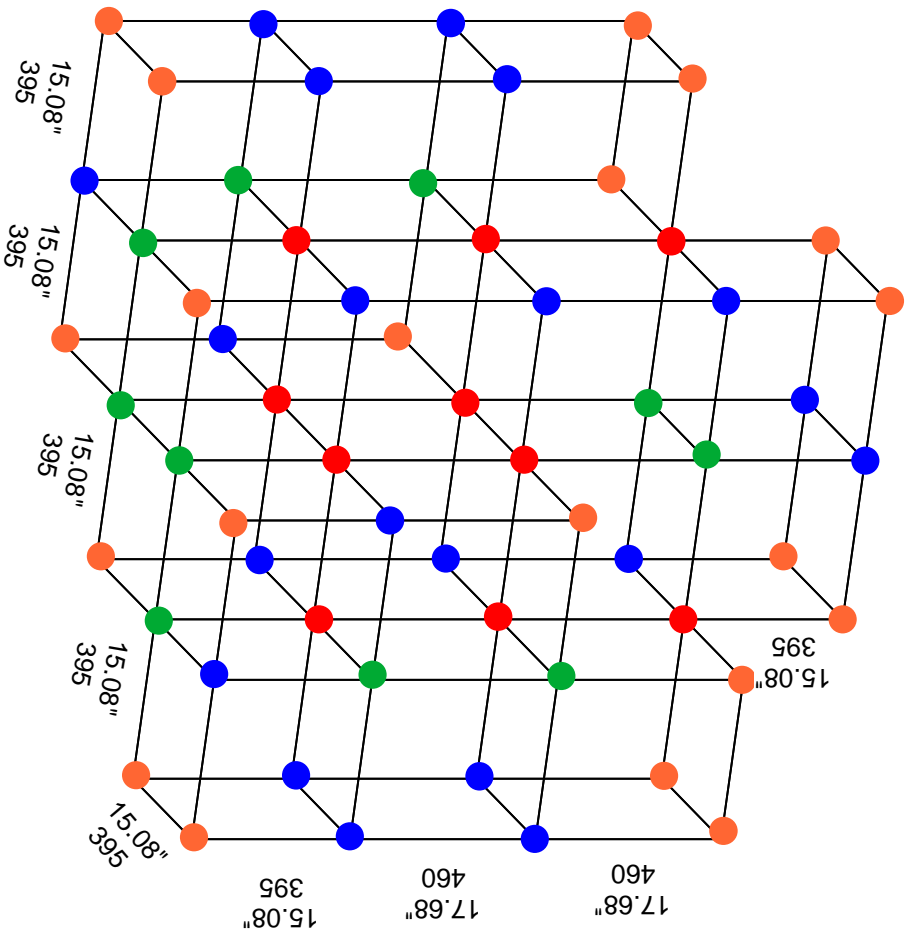

Reference #974

Approved By: _____

Date: _____

Connector Codes:

- 2F 
- 2T 
- 3P 
- 3T 
- 4P 
- 4T 
- 5T 
- 6T 

abstracta

Client:		Shelving:
Stock Design Unit		Glass
Diameter:	Finish:	Date:
13mm	N/A	2/7/2008

Overall Size:
 ht: 68.07"
 w: 79.69"
 d: 34.00"