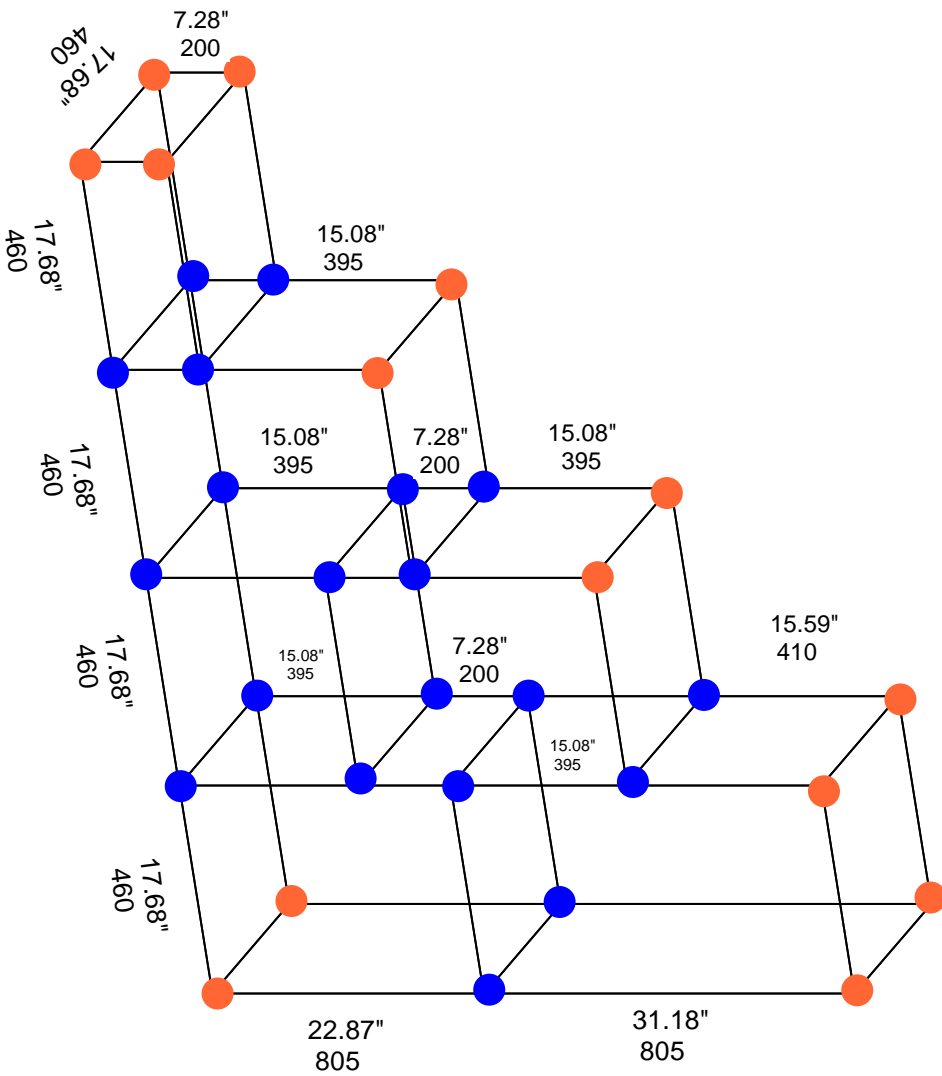

Reference #9772

Approved By: _____

Date: _____

Connector Codes:

-  2F
-  2T
-  3P
-  3T
-  4P
-  4T
-  5T
-  6T

abstracta

Client:		Shelving:
Stock Design Unit		Glass
Diameter:	Finish:	Date:
13mm	N/A	1/7/2008

Overall Size:
ht: 55.58" w: 73.27" d: 18.70"