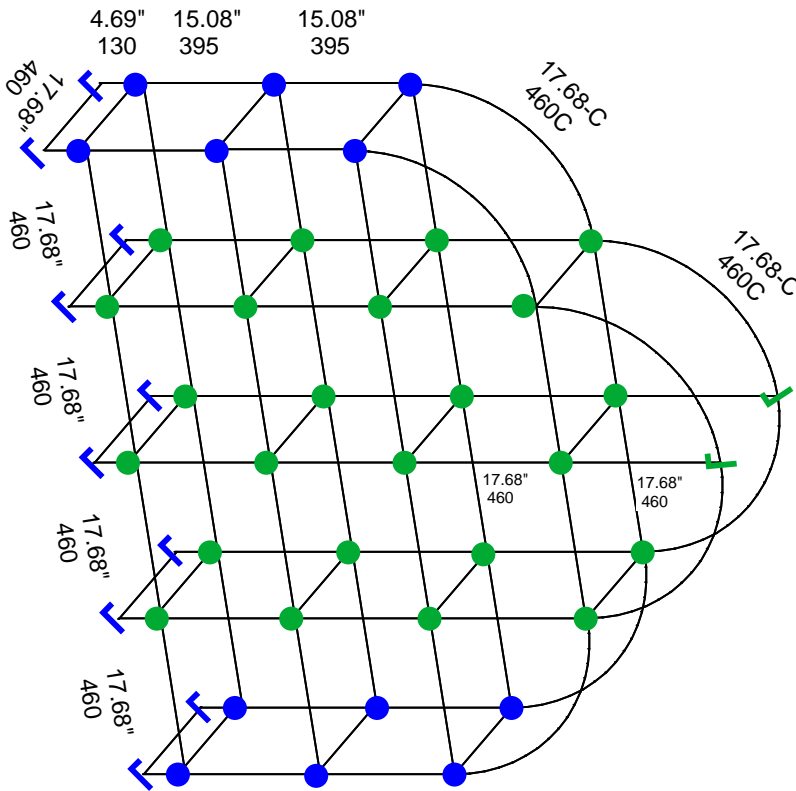

Reference 816

Approved By: _____

Date: _____

Connector Codes:

-  2F
-  2T
-  3P
-  3T
-  4T
-  4P
-  5T
-  6T

Scale=1:20

abstracta

Client:
STOCK DESIGN UNIT

Shelving:
Glass

Overall Size:

ht: 73.27"
w: 73.27"
d: 18.70"

Diameter:
13 MM

Finish:
N/A

Date:
3-24-05