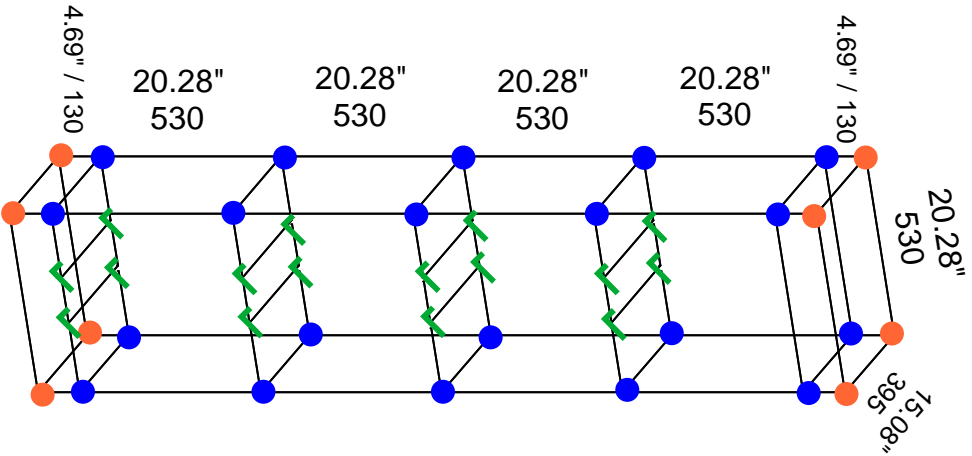

Reference #2001-111

Approved By: _____

Date: _____

Connector Codes:

-  2F
-  2T
-  3P
-  3T
-  4T
-  4P
-  5T
-  6T

200	7.28"
130	4.69"
200	7.28"

Layers

abstracta

Client:

Stock Design Unit

Shelving:

N/A

Overall Size:

ht: 94.07"
w: 21.30"
d: 16.10"

Diameter:

13mm