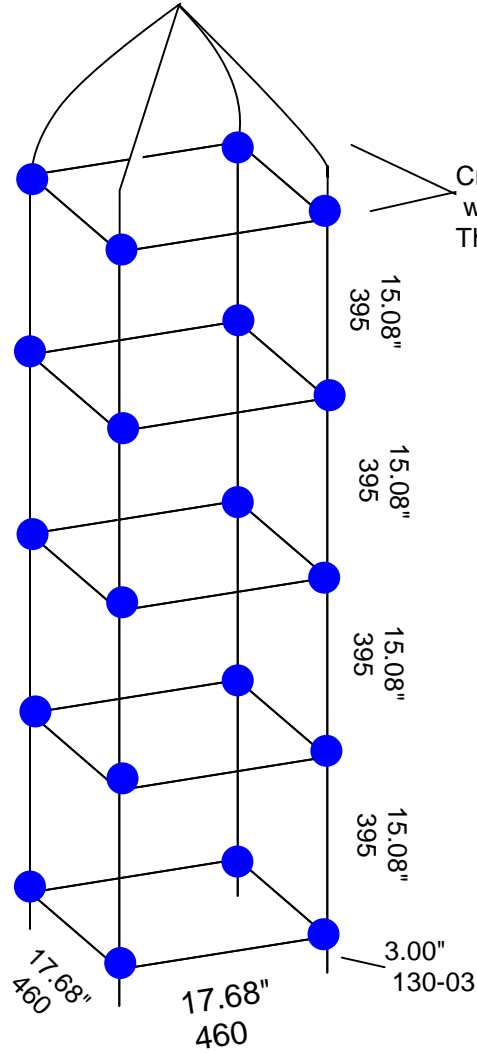

Reference #2001-109

Approved By: _____

Date: _____

Connector Codes:

- ✓ 2F
- ✓ 2T
- ✓ 3P
- 3T
- ✓ 4P
- 4T
- 5T
- 6T

Crown is shipped assembled with 4T connections as one piece. This area does not include a shelf.

Overall Size:
 ht: 84.00"
 w: 18.70"
 d: 18.70"

Shelving: **Glass**
 Date: **2/13/2008**

Client: **Stock Design Unit**
 Finish: **Unknown**

Diameter: **13mm**