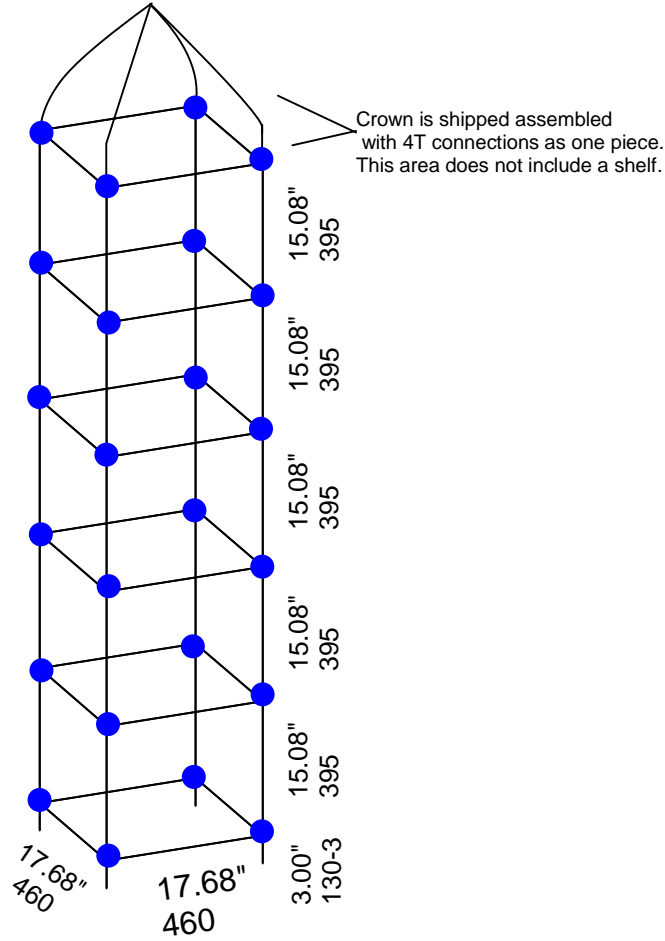

Reference #2001-108

Approved By: _____

Date: _____

Connector Codes:

- ✓ 2F
- ✓ 2T
- ✓ 3P
- 3T
- ✓ 4P
- 4T
- 5T
- 6T

Overall Size: ht: 96.00" w: 18.70" d: 18.70"		Shelving:	Glass
		Date:	2/12/2008
Client:	Stock Design Unit	Finish:	Unknown
	Diameter:	13mm	
 abstracta			