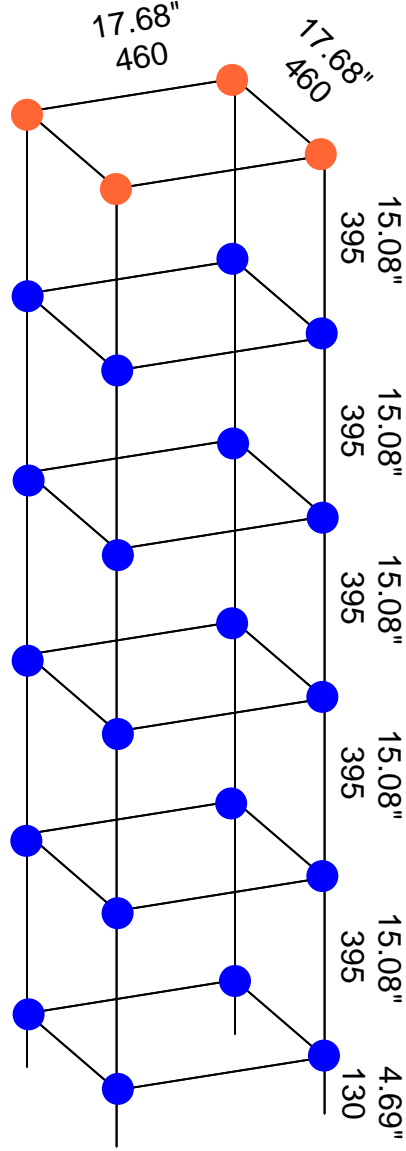

Reference #115

Approved By: _____

Date: _____

Connector Codes:

- ✓ 2F
- ✓ 2T
- ✓ 3P
- 3T
- ✓ 4P
- 4T
- 5T
- 6T

Client:

Consort

Diameter:
13mm

Finish:
Unknown

Shelving:

glass

Date:

3/5/2012

Overall Size:

ht: 83.15"
w: 18.70"
d: 18.70"