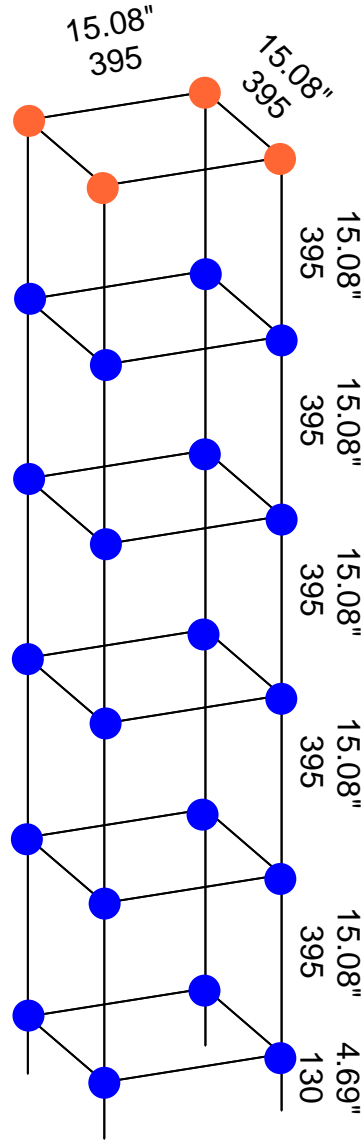

Reference #105

Approved By: _____

Date: _____

Connector Codes:

- ✓ 2F
- ✓ 2T
- ✓ 3P
- 3T
- ✓ 4P
- 4T
- 5T
- 6T

abstracta

Client:

Consort

Diameter:

13mm

Finish:

Unknown

Shelving:

glass

Date:

3/5/2012

Overall Size:

ht: 83.15"
w: 16.10"
d: 16.10"