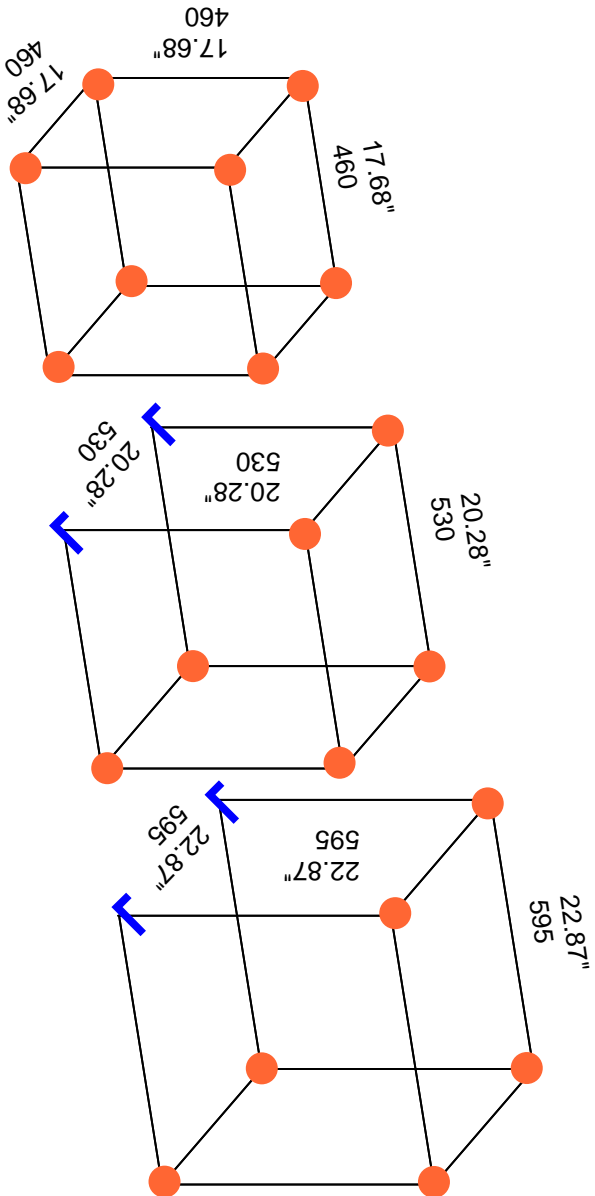

Reference #100-04 24 Inch Nesting Tables

Approved By: _____

Date: _____

Connector Codes:

-  2F
-  2T
-  3P
-  3T
-  4P
-  4T
-  5T
-  6T

abstracta

Client:		Shelving:
Stock Design		Glass
Diameter:	Finish:	Date:
13mm	Chrome	7/28/2008

Overall Size:
ht: 23.89" w: 23.89" d: 23.89"