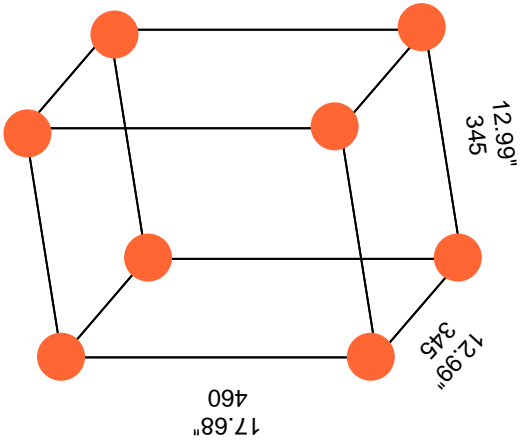

Reference #100-01 Bunch Table

Approved By: _____

Date: _____

Connector Codes:

-  2F
-  2T
-  3P
-  3T
-  4P
-  4T
-  5T
-  6T

abstracta

Client:

Stock Design

Shelving:

Glass

Overall Size:

ht: 18.70"
w: 14.01"
d: 14.01"

Diameter:

13mm

Finish:

Chrome