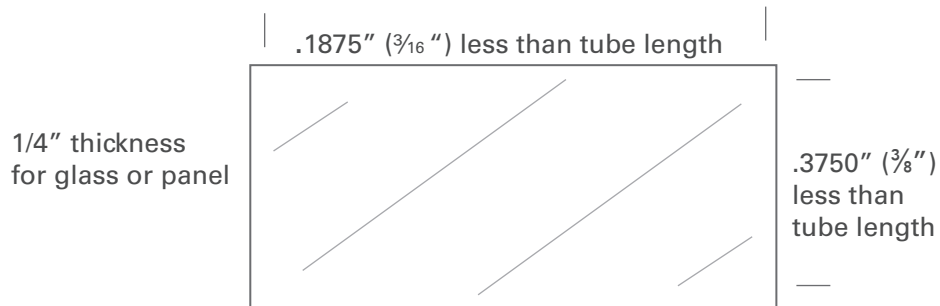

abstracta[®] modular display system

hinge set instructions

647-01
hinge set

drilling

Holes must be drilled into tubes for hinge sets to attach.

door size

Using hinge sets requires the glass or panel to be cut at a different size than panels attached with clips.

placement

Due to 620/625 shelf bracket placement, door can only open from the left, not from the right.